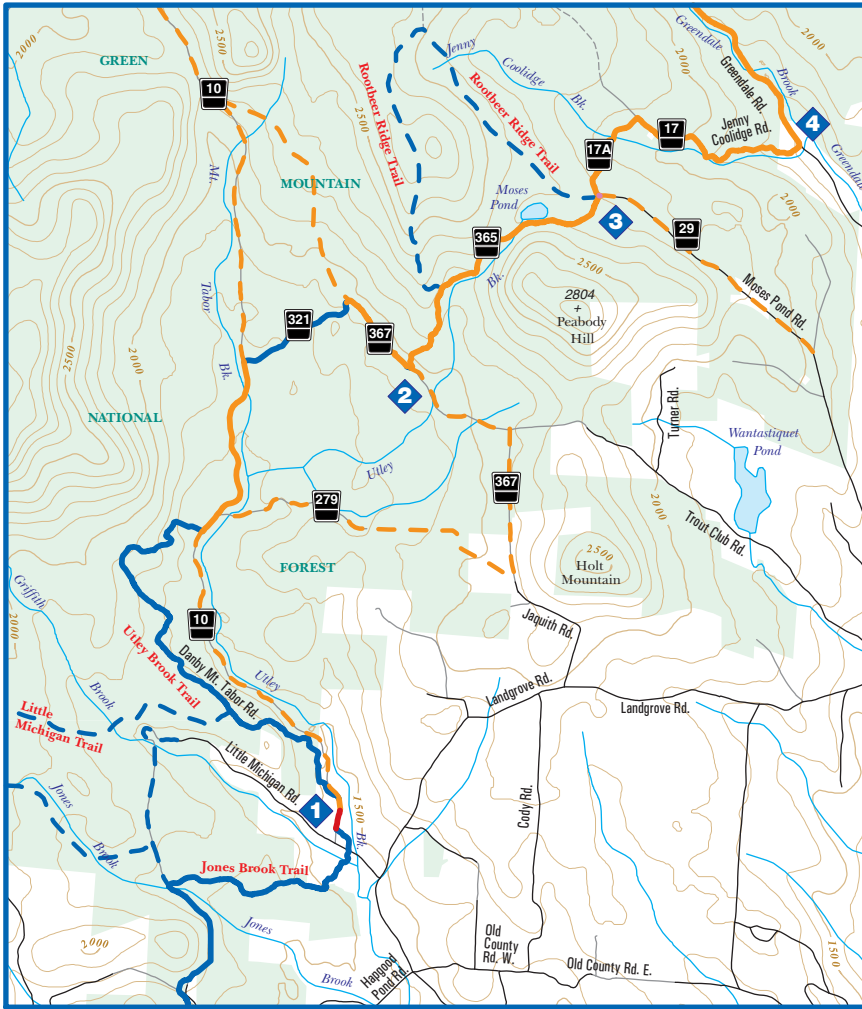

SECTION 8: DANBY-MT. TABOR ROAD TO GREENDALE ROAD

Map Scale 1:75000

Map Legend

Catamount Trail		Non-Catamount Trail	
	Ungroomed Trail		Trail
	Groomed Ski Center Trail		
	Snowmobile Trail		
	Unplowed Road		
	Road Walk		
	Federal Land		State Land
	Municipal Land		Private Land