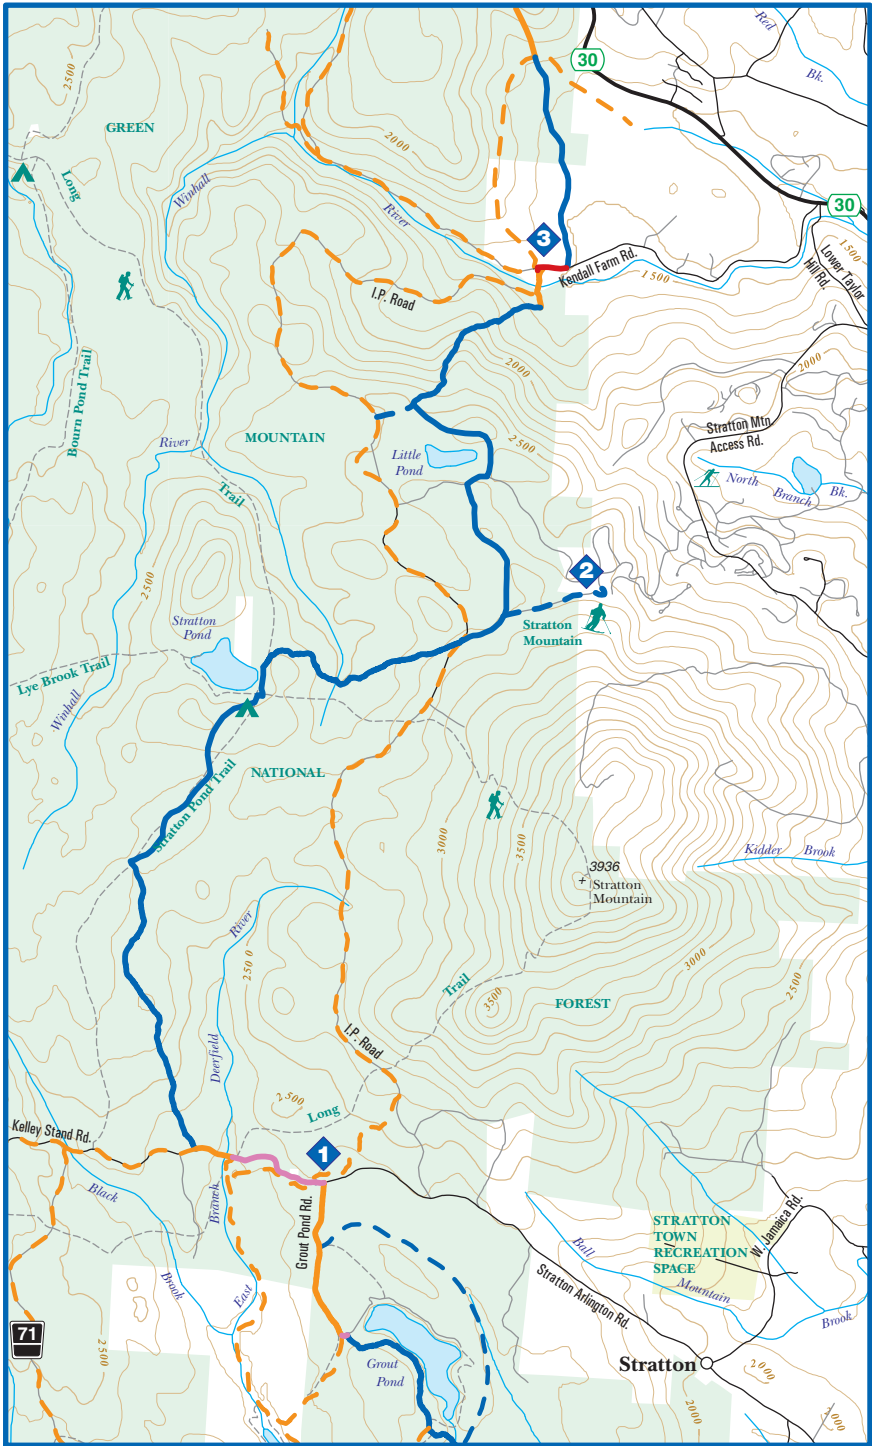

SECTION 5: KELLEY STAND ROAD TO KENDALL FARM ROAD

Map Scale 1:75000

Section Elevation Profile (South to North)

Map Legend

Catamount Trail		Non-Catamount Trail	
	Trail		Trail
	Groomed Ski Center Trail		Trail
	Snowmobile Trail		Trail
	Unplowed Road		Trail
	Road Walk		Trail
	Federal Land		State Land
	Municipal Land		Private Land