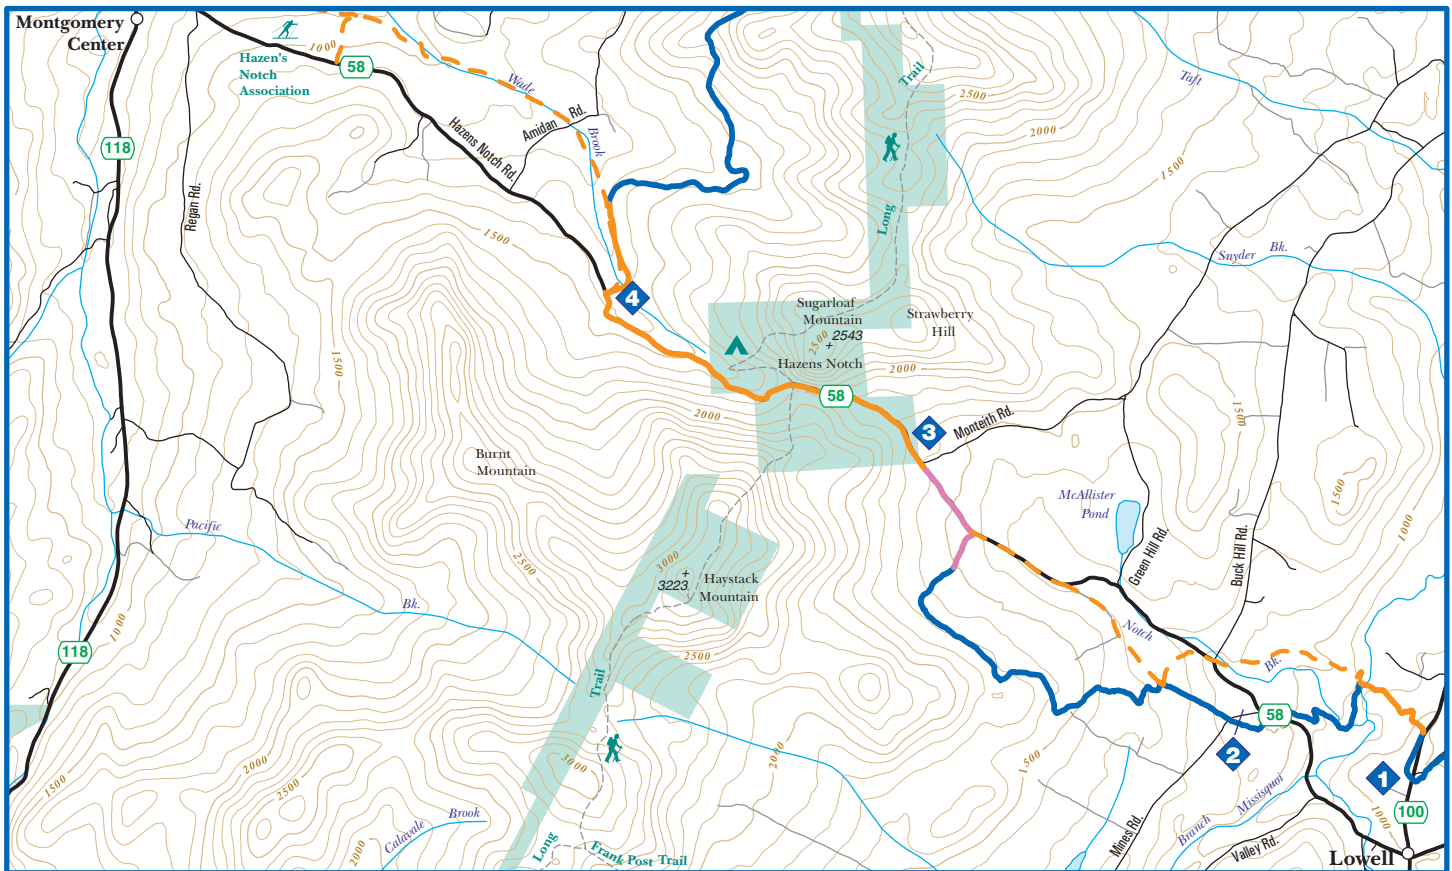

SECTION 29: LOWELL VILLAGE TO ROUTE 58 (MONTGOMERY)

Map Scale 1:75000

Section Elevation Profile (South to North)

Map Legend

Catamount Trail		Non-Catamount Trail	
	Ungroomed Trail		Trail
	Groomed Ski Center Trail		
	Snowmobile Trail		
	Unplowed Road		
	Road Walk		
	Federal Land		State Land
	Municipal Land		Private Land