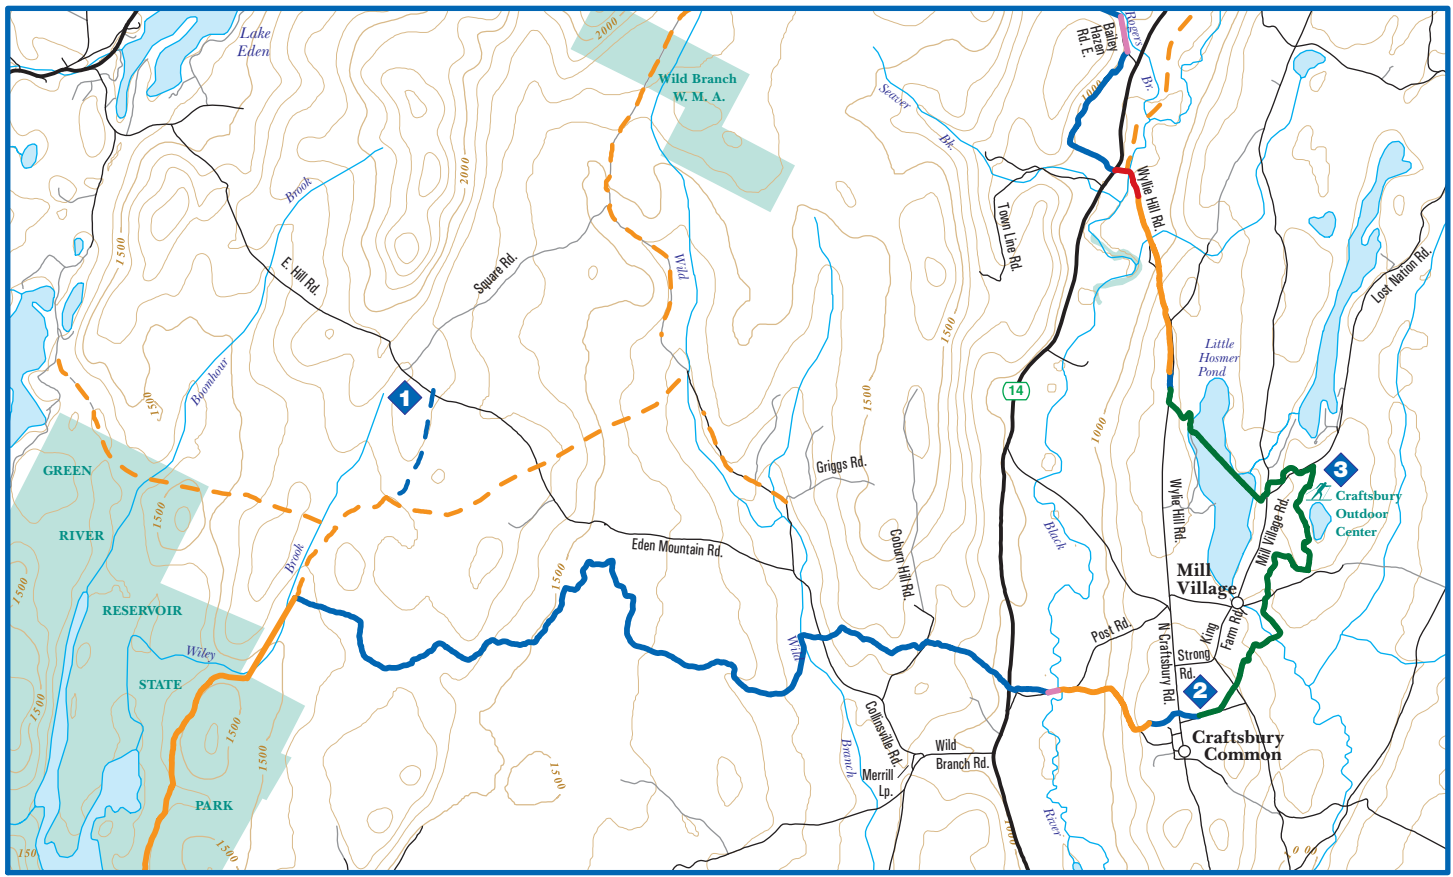

SECTION 27: WILEY BROOK TO CRAFTSBURY OUTDOOR CENTER

Map Scale 1:75000

Section Elevation Profile (South to North)

Map Legend

Catamount Trail		Non-Catamount Trail	
	Ungroomed Trail		Trail
	Groomed Ski Center Trail		
	Snowmobile Trail		
	Unplowed Road		
	Road Walk		
	Federal Land		State Land
	Municipal Land		Private Land