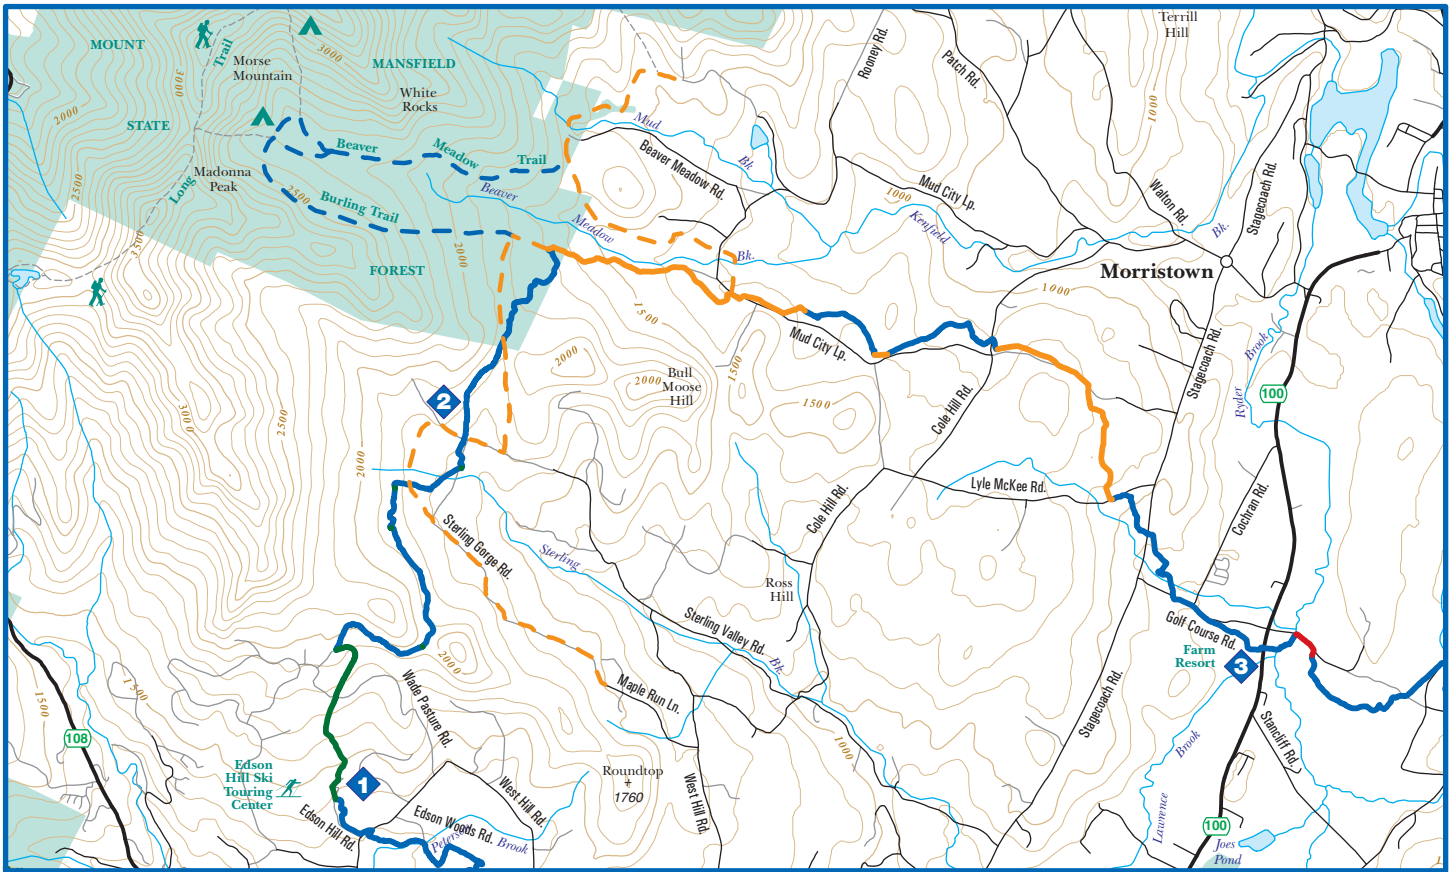

# SECTION 24: EDSON HILL TO FARM RESORT

Map Scale 1:75000

Section Elevation Profile (South to North)

Map Legend

Catamount Trail		Non-Catamount Trail	
	Ungroomed Trail		Trail
	Groomed Ski Center Trail		
	Snowmobile Trail		
	Unplowed Road		
	Road Walk		
	Federal Land		State Land
	Municipal Land		Private Land