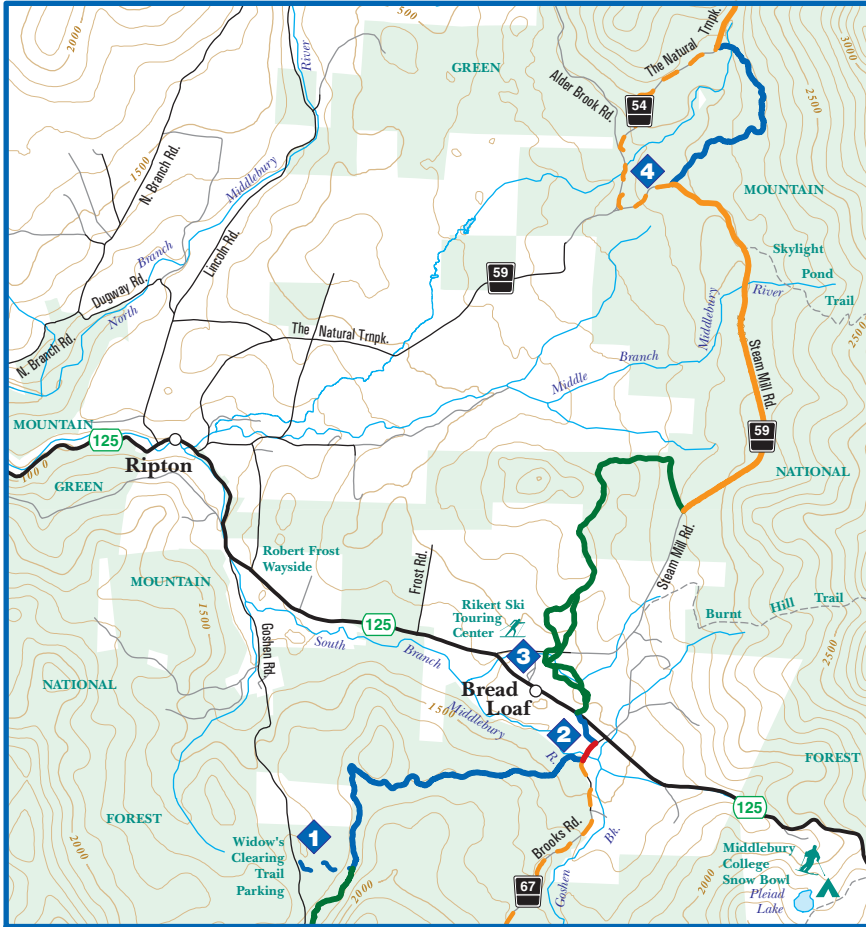

SECTION 16: WIDOW'S CLEARING TRAIL TO THE BRIDGES TRAIL

Map Scale 1:75000

Section Elevation Profile (South to North)

Map Legend

Catamount Trail		Non-Catamount Trail	
	Ungroomed Trail		Trail
	Groomed Ski Center Trail		
	Snowmobile Trail		
	Unplowed Road		
	Road Walk		
	Federal Land		State Land
	Municipal Land		Private Land