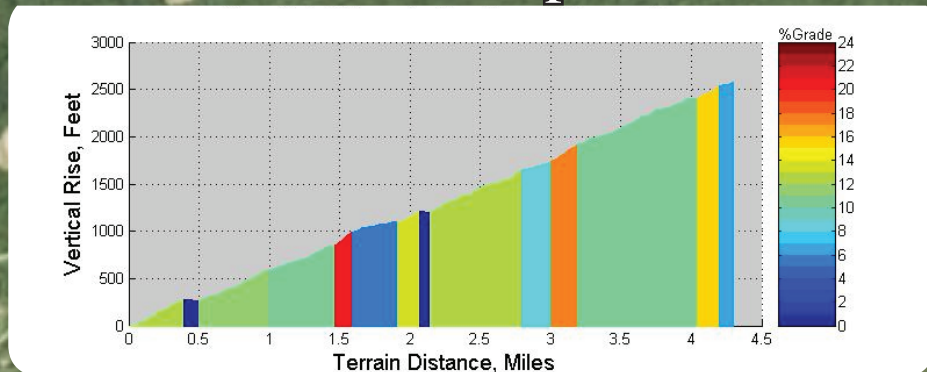

FJG Race To The Top Of Vermont

Start
Toll House Parking Lot

To Town of Stowe